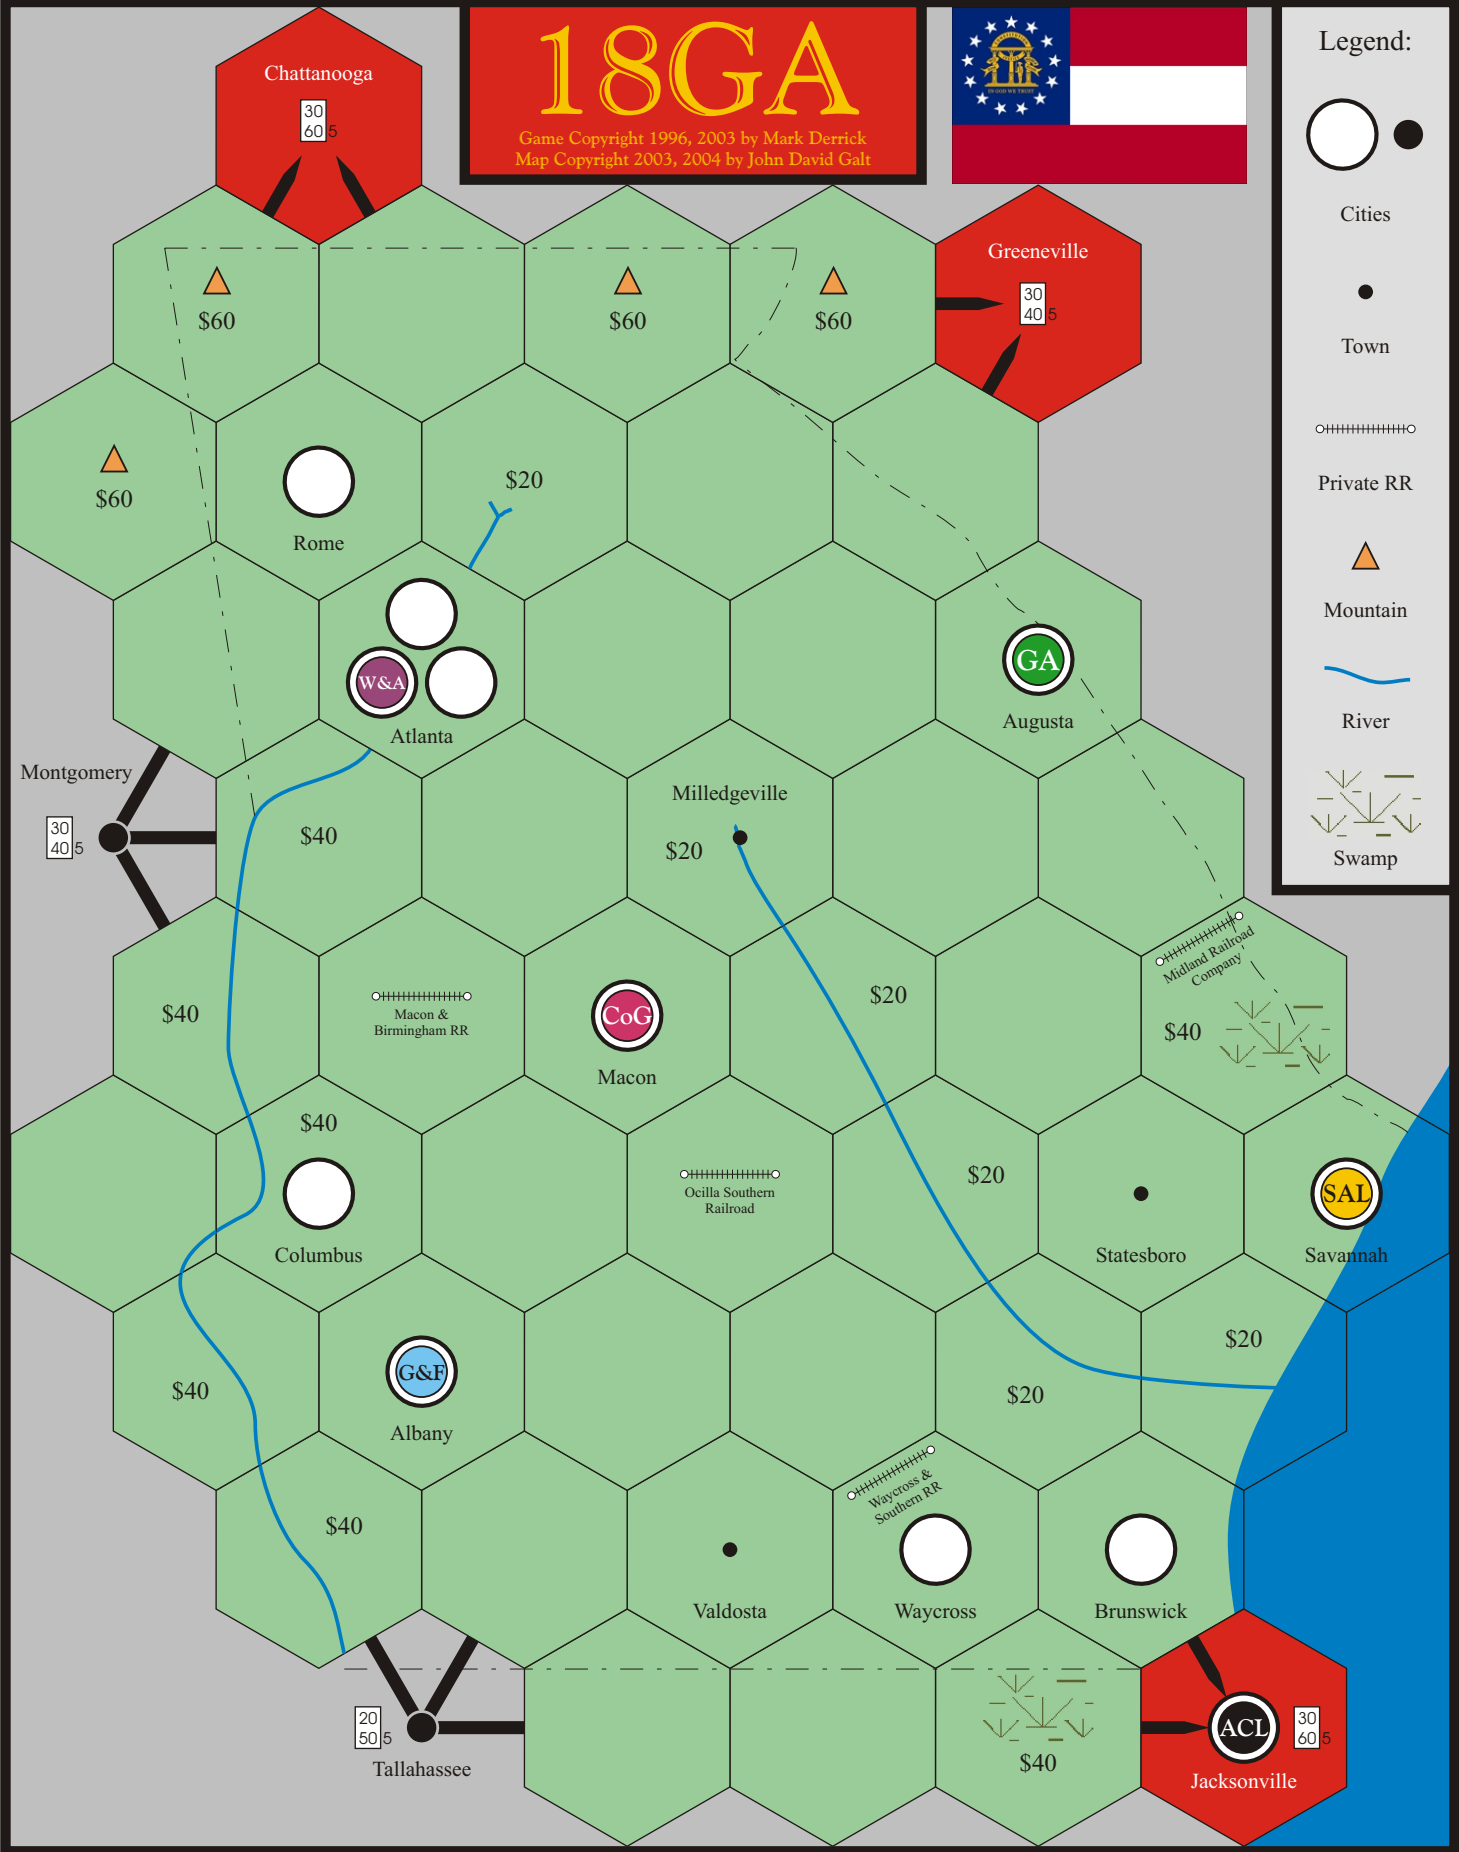

1 2 3 4 5 6 7 8 9 10 11 12 13

A
B
C
D
E
F
G
H
I
J

18GA
 Game Copyright 1996, 2003 by Mark Derrick
 Map Copyright 2003, 2004 by John David Galt

Legend:

- Cities
- Town
- Private RR
- Mountain
- River
- Swamp

1 2 3 4 5 6 7 8 9 10 11 12 13