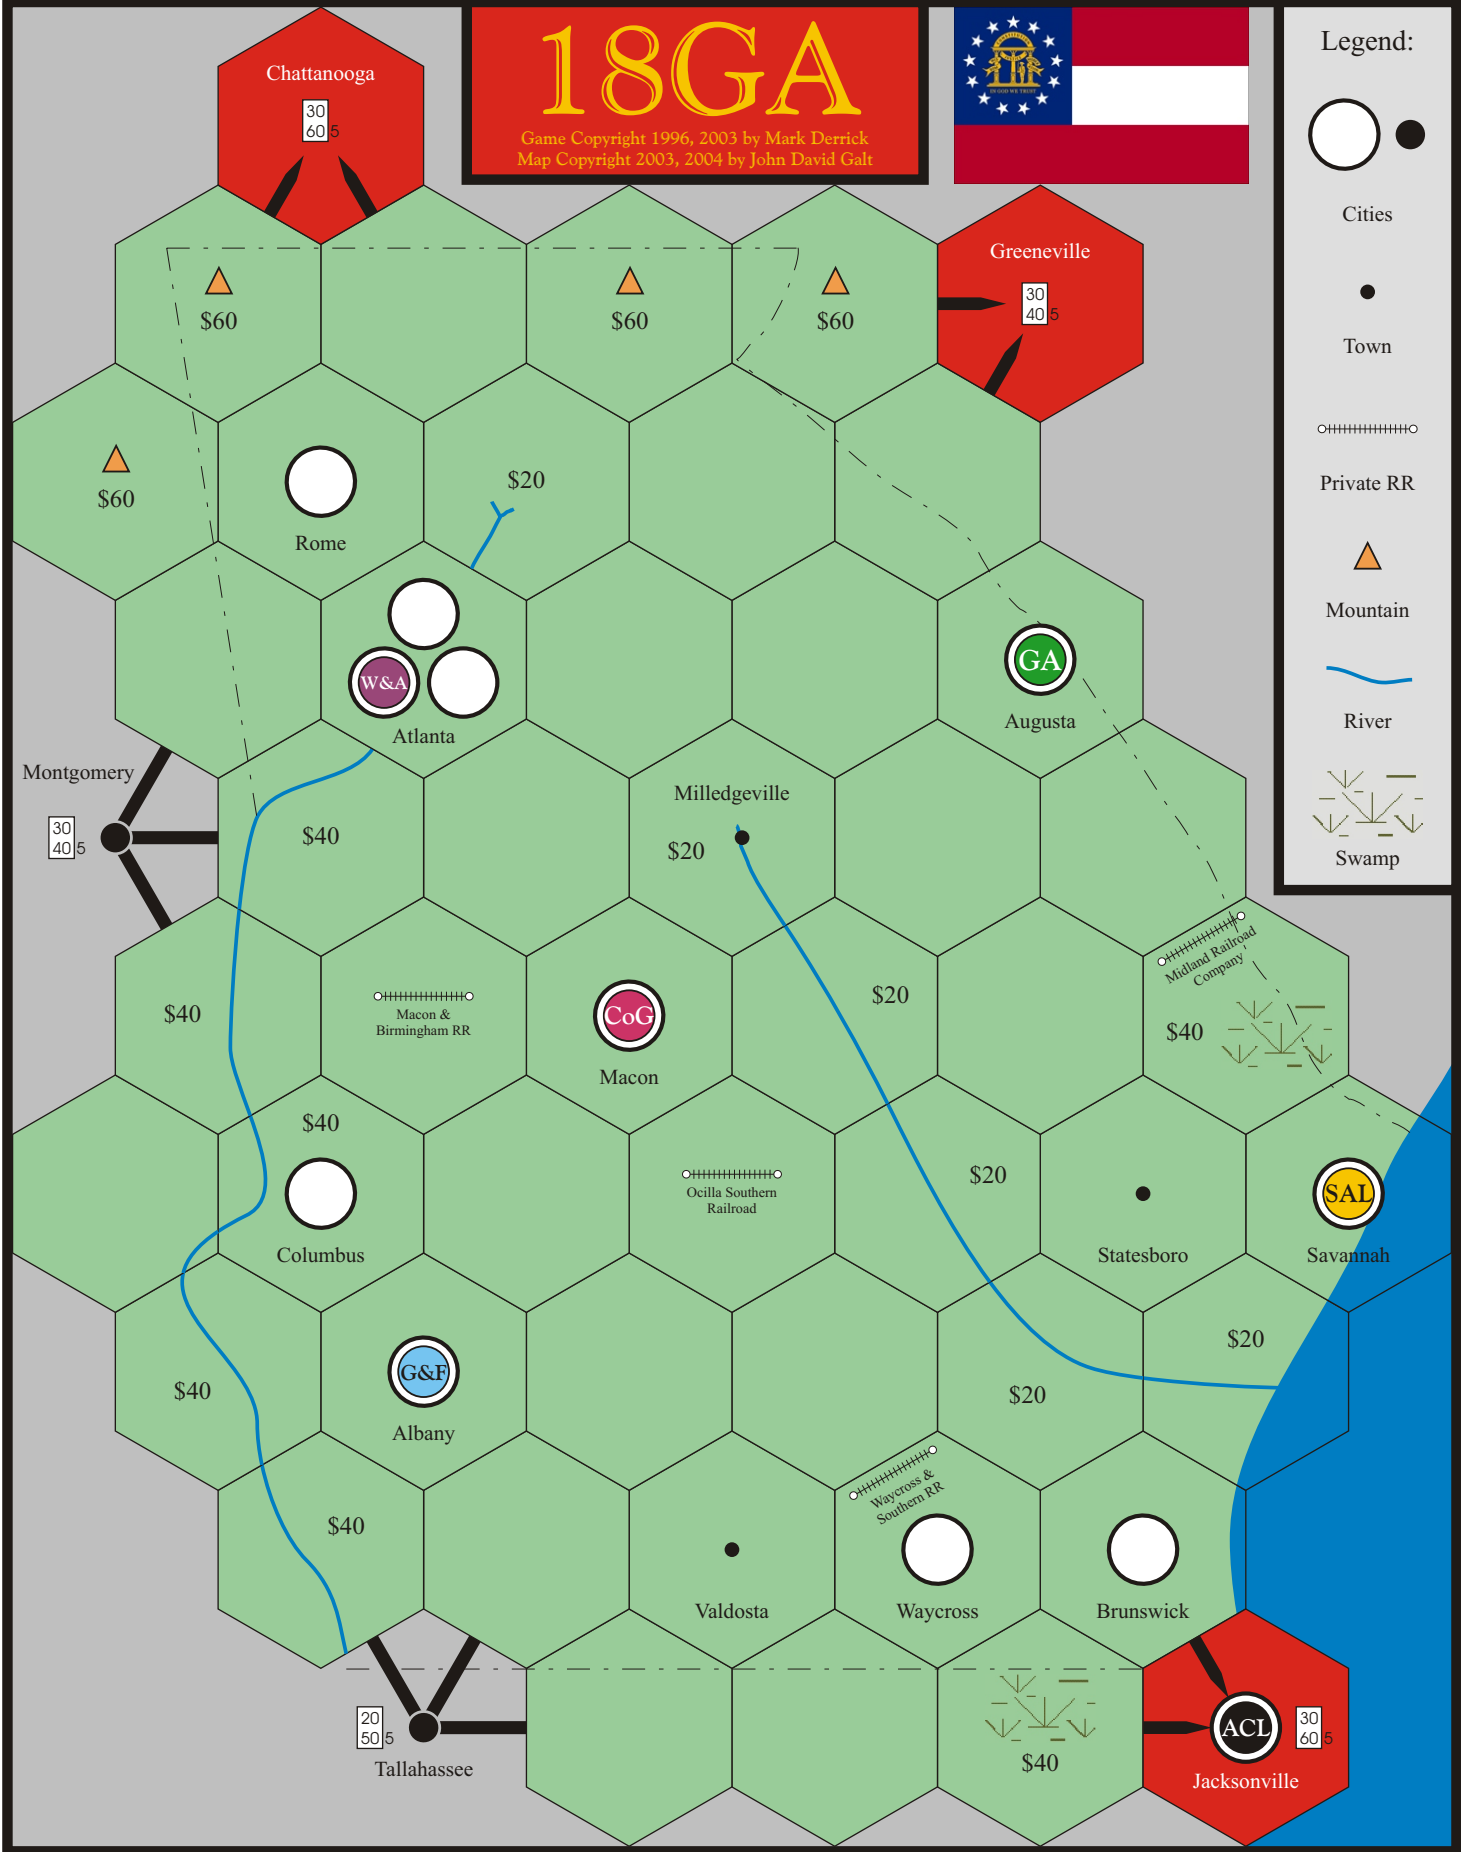

1 2 3 4 5 6 7 8 9 10 11 12 13

A
B
C
D
E
F
G
H
I
J

18GA
 Game Copyright 1996, 2003 by Mark Derrick
 Map Copyright 2003, 2004 by John David Galt

Legend:

- Cities
- Town
- Private RR
- Mountain
- River
- Swamp

1 2 3 4 5 6 7 8 9 10 11 12 13