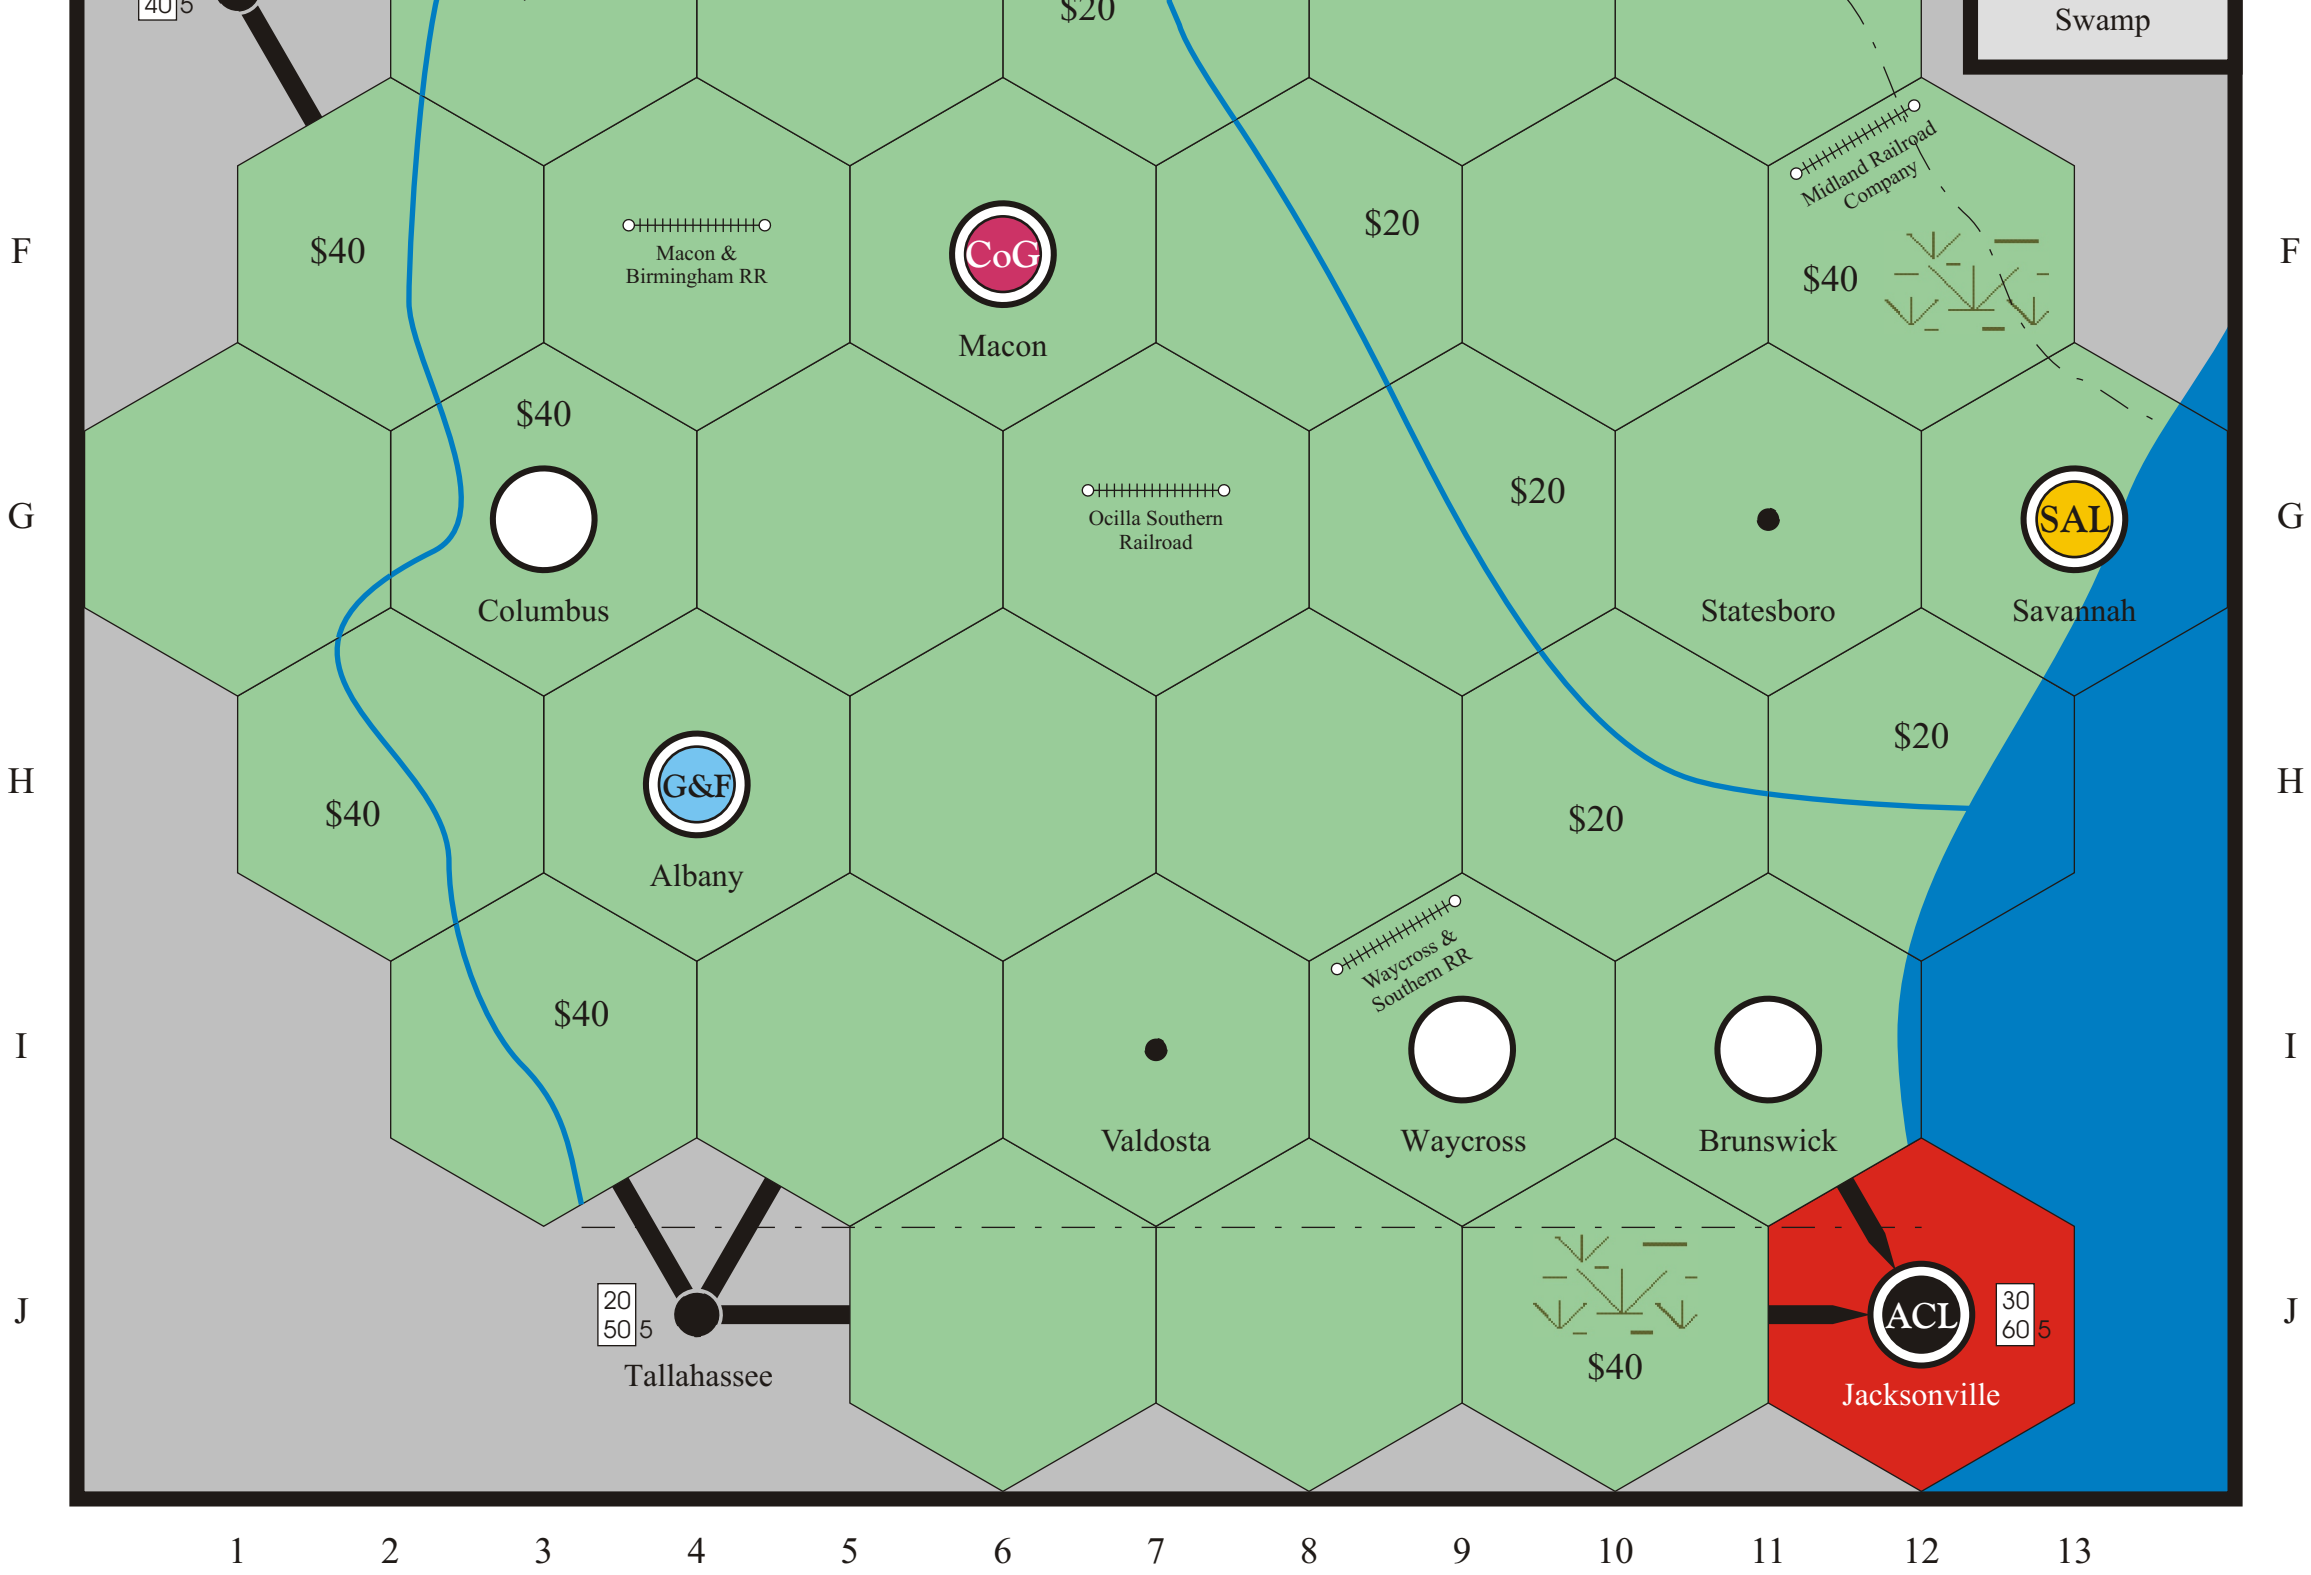

1 2 3 4 5 6 7 8 9 10 11 12 13

F
G
H
I
J

F
G
H
I
J

Swamp

40
5

20
50
5

30
60
5

$40

$40

$40

$40

$20

$20

$20

$20

$40

$20

$40

Macon & Birmingham RR

CoG
Macon

Ocilla Southern Railroad

Midland Railroad Company

Columbus

G&F
Albany

Valdosta

Waycross & Southern RR
Waycross

Brunswick

Statesboro

SAL
Savannah

ACL
Jacksonville