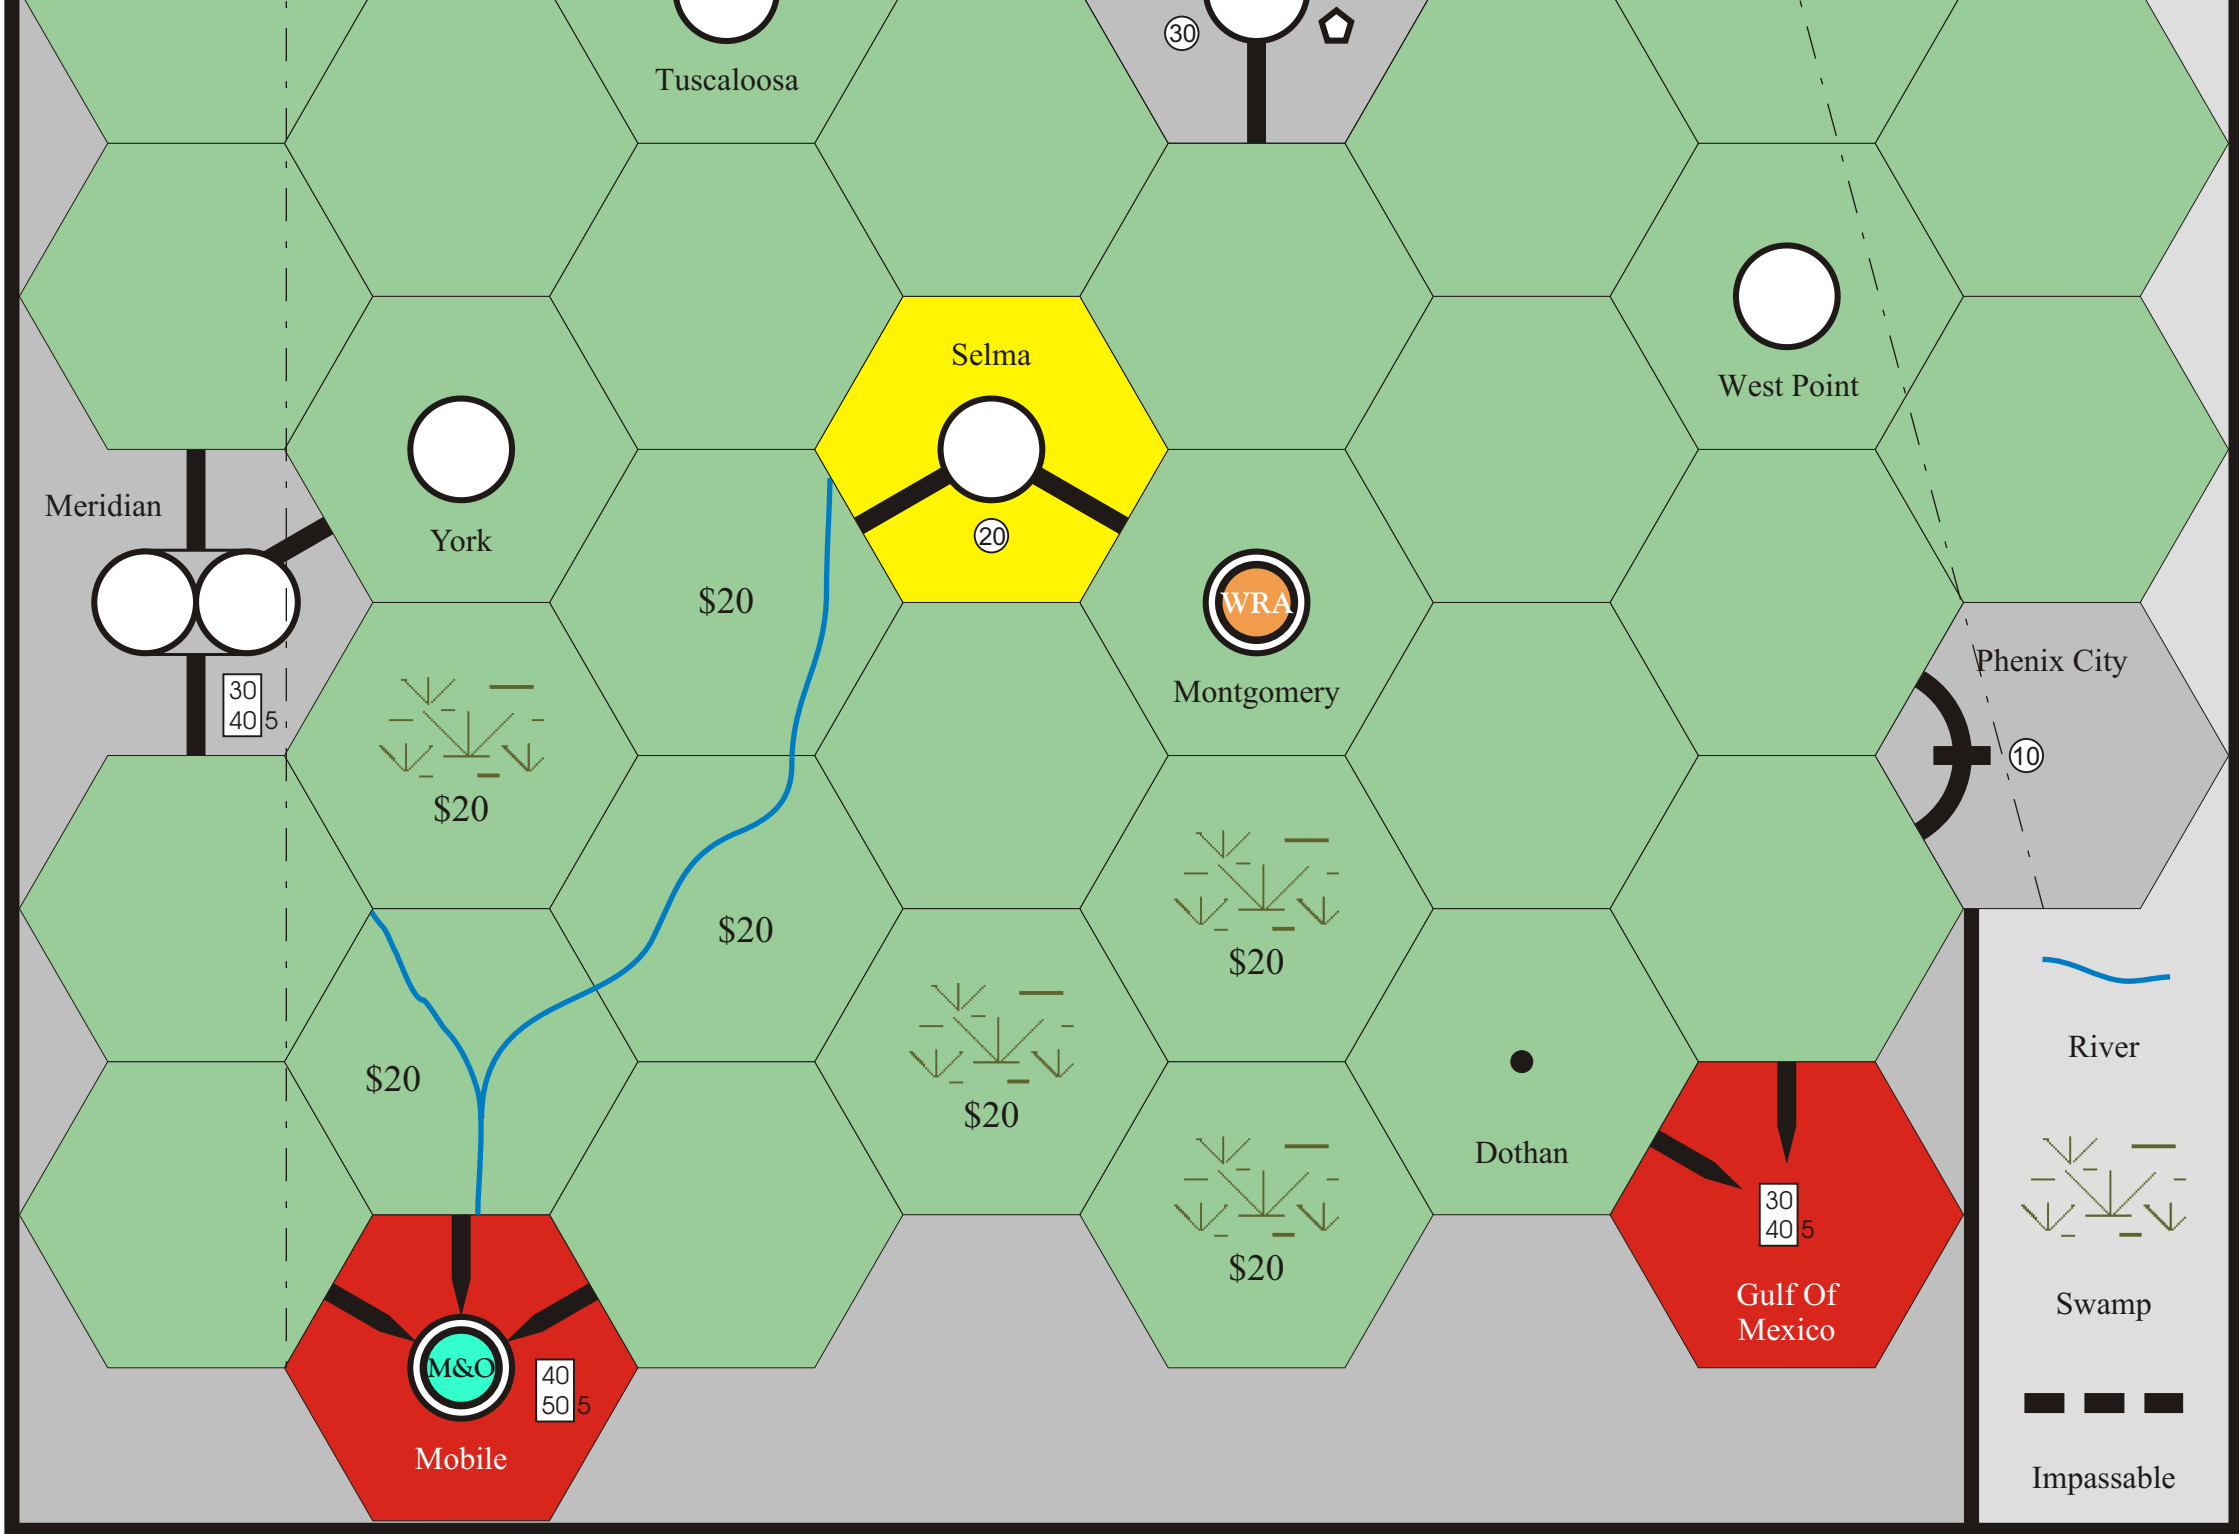

18AL

Game Copyright 1996, 2003 by Mark Derrick
Map Copyright 2003 by John David Galt

Legend:

City

Towns

Warrior Coalfield

Mountain

A

A

B

B

C

C

D

D

E

E

F

F

G

G

H

H

I

I

I
J
K
L
M
N
O
P
Q

I
J
K
L
M
N
O
P
Q

1 2 3 4 5 6 7 8

River

Swamp

Impassable